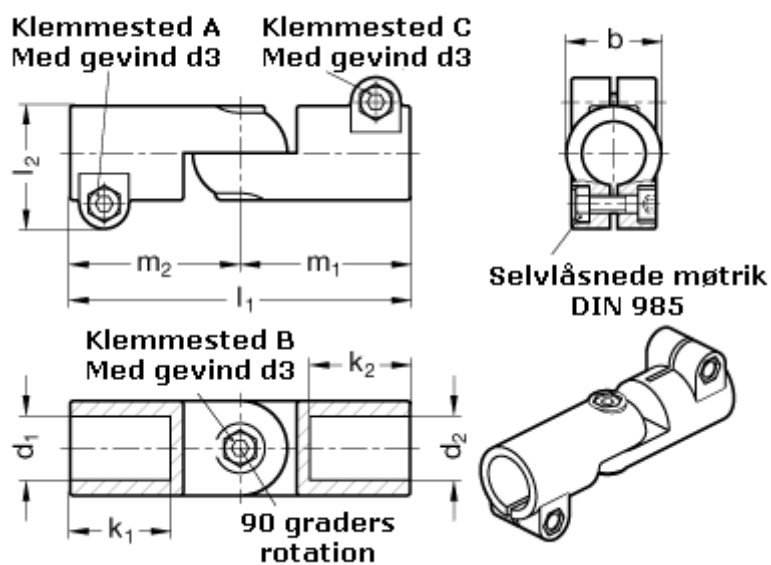

Article number: 20286B40B40S2BL

Description: E+G Swivel clamp connector joint  
GN286-B40-B40-S-2-BL

## Measures

$b = 65$	$m_1 = 115$
$d_1 = B40$	$m_2 = 115$
$d_2 = B40$	
$d_3 = M10$	
$k_1 = 74.0$	
$k_2 = 74.0$	
$l_1 = 230$	
$l_2 = 77.5$	